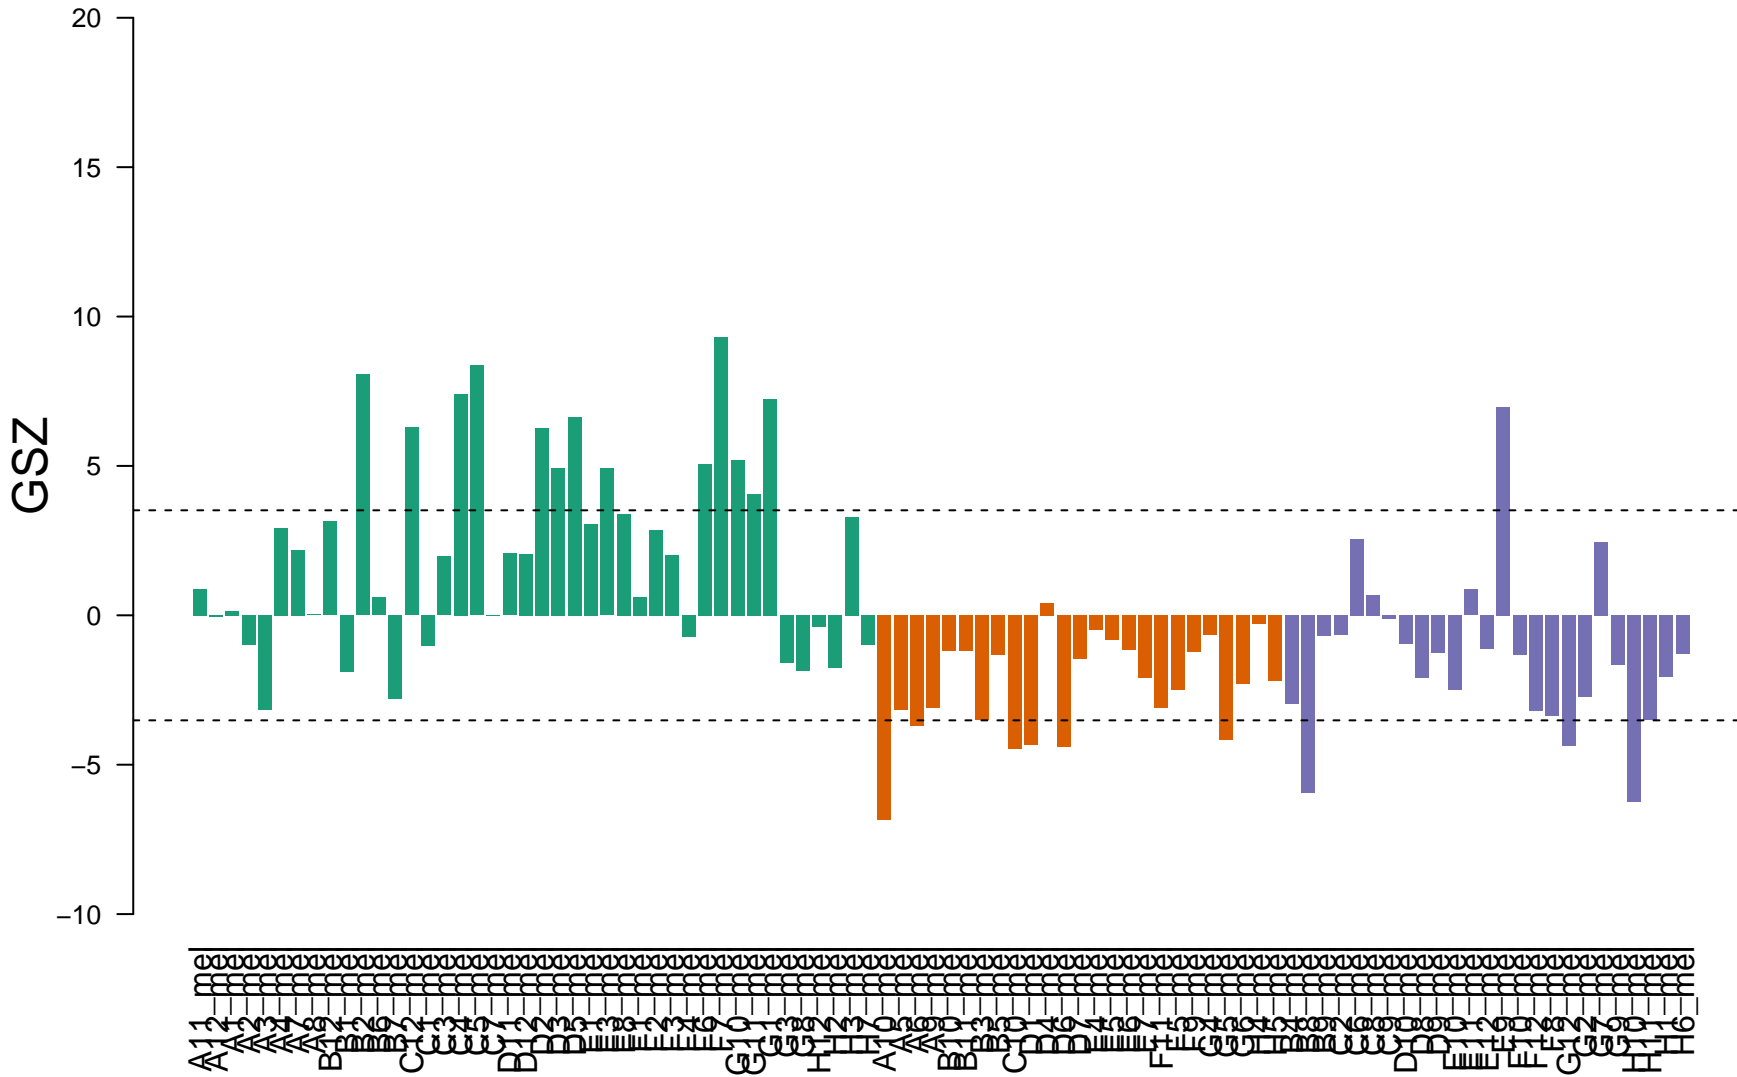

# HALLMARK\_MITOTIC\_SPINDLE

■ on  
■ -  
□ off

# HALLMARK\_MITOTIC\_SPINDLE

Enrichment in overexpression spots

Enrichment in kMeans clusters